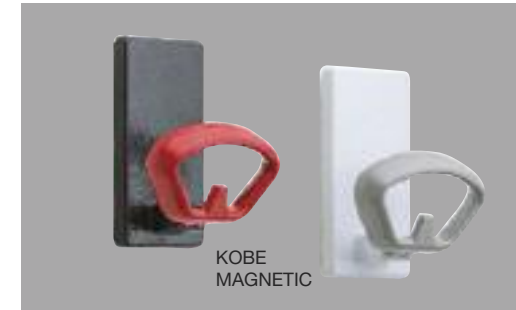

Coat Trees, Hooks & Umbrella Stands

After 75 years of introducing new coat racks, hooks & umbrella stands, there are still great new designs to present, which is important – because even when they are not holding a coat or umbrella, these solutions should still be working hard aesthetically in your space.