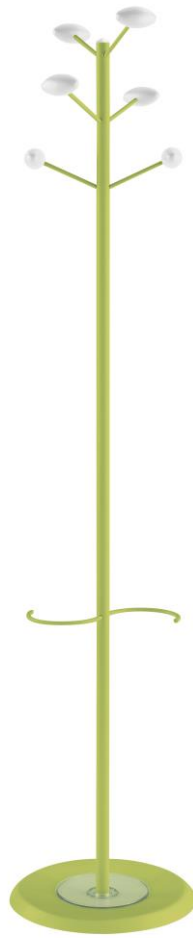

# ALOES MET

## Coat Trees

**MET**

<b>Specifications &amp; Finishes</b>				
--------------------------------------	--	--	--	--

<b>Model</b>	<b>H x W x D</b>	<b>Shipping Weight</b>	<b>Product Description</b>	<b>Color / Finishes</b>
MET	67" x 15" round	20 lbs.	Coat tree with steel frame and 6 knobs in Beech, Wengue, White, Black or Green with umbrella retainer.	Frame in Black, Silver, White, Sand, Chocolate or Green