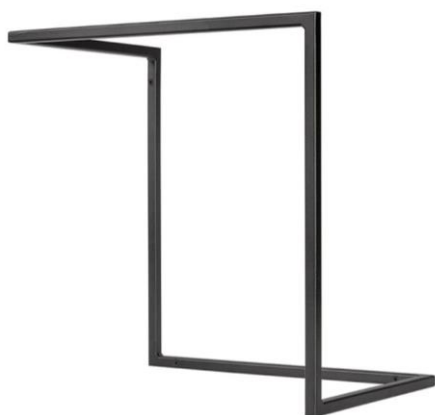

FRAME

Wall Coat Rack

FRAME-W

FRAME-S

Specifications & Finishes

Model	H x W x D	Shipping Weight	Product Description	Color / Finishes
FRAME-W	17 3/4 x 17 3/4" x 12 5/8"	3 1/2 lbs.	Wall mounted painted steel coat rack.	Textured Black RAL 9005
FRAME-S	12 5/8" X 25 5/8" X 12 5/8"	13 1/2 lbs.	Wall mounted painted steel coat rack with mirror.	Textured Black RAL 9005
FRAME-HK	1 3/8" x 1" x 1 7/8"	1/4 lb.	Set of 3 hooks for use with FRAME Wall coat racks.	Textured Black RAL 9005
FRAME-HK-DBL	3 5/8" x 1" x 1 7/8"	1/2 lb.	Set of 3 double sided hooks for use with FRAME coat racks.	Textured Black RAL 9005