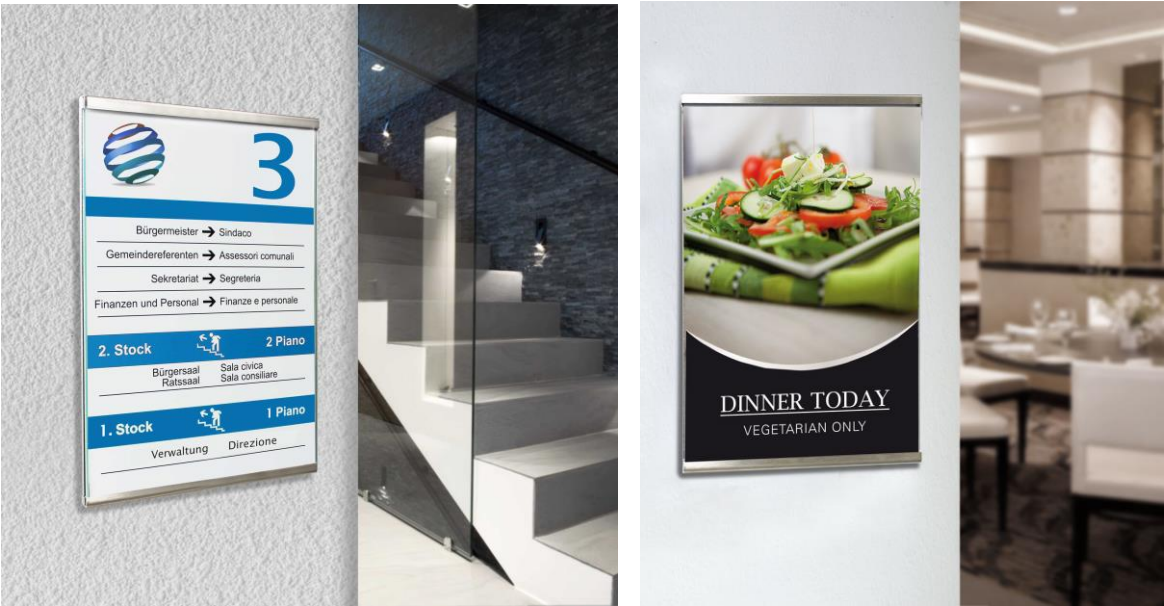

GLASSNOX

Information & Graphic Display

Specifications & Finishes

Model	H x W x D	Shipping Weight	Product Description	Color / Finishes
GLN-10	4 7/16" x 3 1/16" x 5/16"	1 lb.	Graphic display holder for media 2 29/32" x 5 13/16". Opens easily to exchange information.	Brushed Stainless Steel frame with White coated aluminum panel and Crystal Blue acrylic front cover
GLN-20	6 1/8" x 4 1/4" x 5/16"	1 lb.	Graphic display holder for media 4 1/8" x 5 13/16" vertical. Opens easily to exchange information.	Brushed Stainless Steel frame with White coated aluminum panel and Crystal Blue acrylic front cover
GLN-30	6 1/8" x 5 15/16" x 5/16"	1 lb.	Graphic display holder for media 5 13/16" x 5 13/16". Opens easily to exchange information.	Brushed Stainless Steel frame with White coated aluminum panel and Crystal Blue acrylic front cover
GLN-40	6 1/8" x 8 3/8" x 5/16"	1 lb.	Graphic display holder for media 5 13/16" x 8 1/4" vertical. Opens easily to exchange information.	Brushed Stainless Steel frame with White coated aluminum panel and Crystal Blue acrylic front cover
GLN-50	6 1/8" x 11 13/16" x 5/16"	2 lbs.	Graphic display holder for media 5 13/16 x 11 11/16". Opens easily to exchange information.	Brushed Stainless Steel frame with White coated aluminum panel and Crystal Blue acrylic front cover