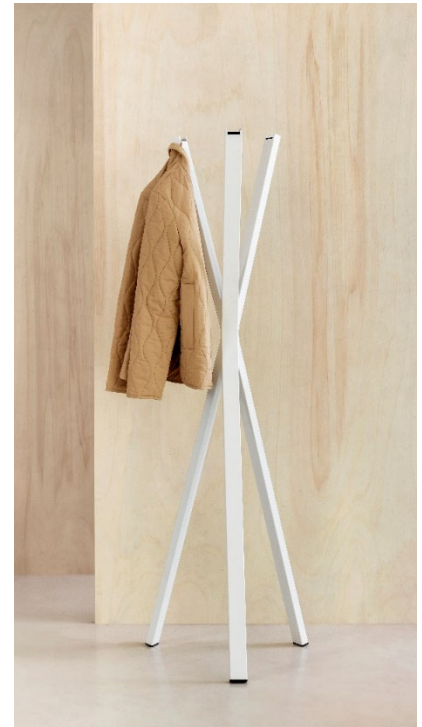

# HJW Coat Tree

## Specifications & Finishes

Model	H x W x D	Shipping Weight	Product Description	Color / Finishes
HJW	63" x 24 3/8" x 24 3/8"	23.5 lbs	Textured painted steel coat tree.	Textured Black 9311, Textured Rust 8304 or Textured White 9310