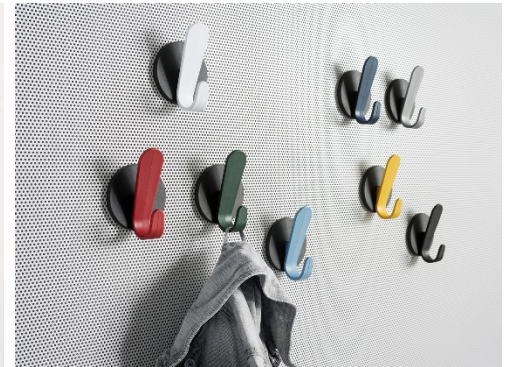

## Hook Strips, Magnetic & Front Mount Hooks

**KROK HJH**

**KROK HJH-10**

**KROK-MA**

### Specifications

Model	H x W x D	Shipping Weight	Product Description	Color / Finishes
KROK HJH-30	4 7/8" x 11 13/16" X 2 1/4"	2 lbs.	Painted steel hook strip with 2 plastic coat hooks.	Black, White, Light Blue, Dark Blue, Dark Green, Red & Yellow.
KROK HJH-60	4 7/8" x 23 5/8" x 2 1/4"	4 lbs.	Painted steel hook strip with 5 plastic coat hooks.	
KROK HJH-90	4 7/8" x 35 7/16" x 2 1/4"	6 lbs.	Painted steel hook strip with 8 plastic coat hooks.	
KROK HJH-10	4 7/8" x 3 1/8" x 2 1/2"	1 lb.	Front mount coat hook with painted steel back plate and plastic hook.	Black, Silver, White, Light Blue, Dark Blue, Dark Green, Red & Yellow.
KROK-MA	5" x 3 1/2" x 3 5/8"	1 lb.	Magnetic coat hook. Holds 17 lbs.	Black back plate with hook in Black, White, Silver, Light Blue, Dark Blue, Dark Green, Red & Yellow.