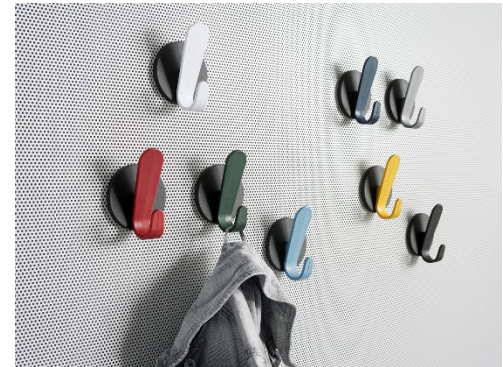

KROK

Hook Strips, Magnetic & Front Mount Hooks

KROK HJH

KROK HJH-10

KROK-MA

Specifications

Model	H x W x D	Shipping Weight	Product Description	Color / Finishes
KROK HJH-30	4 7/8" x 11 13/16" X 2 1/4"	2 lbs.	Painted steel hook strip with 2 plastic coat hooks.	Black, White, Light Blue, Dark Blue, Dark Green, Red & Yellow.
KROK HJH-60	4 7/8" x 23 5/8" x 2 1/4"	4 lbs.	Painted steel hook strip with 5 plastic coat hooks.	
KROK HJH-90	4 7/8" x 35 7/16" x 2 1/4"	6 lbs.	Painted steel hook strip with 8 plastic coat hooks.	
KROK HJH-10	4 7/8" x 3 1/8" x 2 1/2"	1 lb.	Front mount coat hook with painted steel back plate and plastic hook.	Black, White, Light Blue, Dark Blue, Dark Green, Red & Yellow.
KROK-MA	5" x 3 1/2" x 3 5/8"	1 lb.	Magnetic coat hook. Holds 17 lbs.	Black back plate with hook in Black, White, Light Blue, Dark Blue, Dark Green, Red & Yellow.

Finish Samples

Yellow

Red

Dark Blue

Light Blue

Dark Green

White

Black