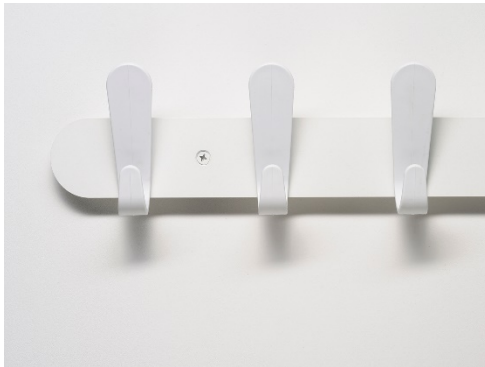

KROK

Hook Strips, Magnetic & Front Mount Hooks

KROK HJH

KROK HJH-10

KROK-MA

Specifications

Model	H x W x D	Shipping Weight	Product Description	Color / Finishes
KROK HJH-30	4 7/8" x 11 13/16" X 2 1/4"	2 lbs.	Painted steel hook strip with 2 plastic coat hooks.	Black, White, Light Blue, Dark Blue, Dark Green, Red & Yellow.
KROK HJH-60	4 7/8" x 23 5/8" x 2 1/4"	4 lbs.	Painted steel hook strip with 5 plastic coat hooks.	
KROK HJH-90	4 7/8" x 35 7/16" x 2 1/4"	6 lbs.	Painted steel hook strip with 8 plastic coat hooks.	
KROK HJH-10	4 7/8" x 3 1/8" x 2 1/2"	1 lb.	Front mount coat hook with painted steel back plate and plastic hook.	Black, White, Light Blue, Dark Blue, Dark Green, Red & Yellow.
KROK-MA	5" x 3 1/2" x 3 5/8"	1 lb.	Magnetic coat hook. Holds 17 lbs.	Black back plate with hook in Black, White, Light Blue, Dark Blue, Dark Green, Red & Yellow.