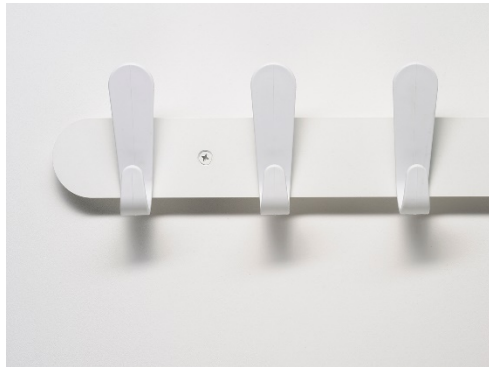

KROK

Hook Strips, Magnetic & Front Mount Hooks

KROK HJH

KROK HJH-10

KROK-MA

Specifications

Model	H x W x D	Shipping Weight	Product Description	Color / Finishes
KROK HJH-30	4 7/8" x 11 13/16" X 2 1/4"	2 lbs.	Painted steel hook strip with 2 plastic coat hooks.	Black, White, Light Blue, Dark Blue, Dark Green, Red & Yellow.
KROK HJH-60	4 7/8" x 23 5/8" x 2 1/4"	4 lbs.	Painted steel hook strip with 5 plastic coat hooks.	
KROK HJH-90	4 7/8" x 35 7/16" x 2 1/4"	6 lbs.	Painted steel hook strip with 8 plastic coat hooks.	
KROK HJH-10	4 7/8" x 3 1/8" x 2 1/2"	1 lb.	Front mount coat hook with painted steel back plate and plastic hook.	Black, White, Light Blue, Dark Blue, Dark Green, Red & Yellow.
KROK-MA	5" x 3 1/2" x 3 5/8"	1 lb.	Magnetic coat hook. Holds 17 lbs.	Black back plate with hook in Black, White, Light Blue, Dark Blue, Dark Green, Red & Yellow.