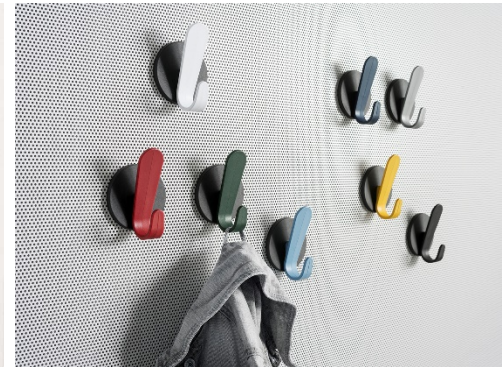

KROK

Hook Strips, Magnetic & Front Mount Hooks

KROK HJH

KROK HJH-10

KROK-MA

Specifications

Model	H x W x D	Shipping Weight	Product Description	Color / Finishes
KROK HJH-30	4 7/8" x 11 13/16" X 2 1/4"	2 lbs.	Painted steel hook strip with 2 plastic coat hooks.	Black, White, Light Blue, Dark Blue, Dark Green, Red & Yellow.
KROK HJH-60	4 7/8" x 23 5/8" x 2 1/4"	4 lbs.	Painted steel hook strip with 5 plastic coat hooks.	
KROK HJH-90	4 7/8" x 35 7/16" x 2 1/4"	6 lbs.	Painted steel hook strip with 8 plastic coat hooks.	
KROK HJH-10	4 7/8" x 3 1/8" x 2 1/2"	1 lb.	Front mount coat hook with painted steel back plate and plastic hook.	Black, White, Light Blue, Dark Blue, Dark Green, Red & Yellow.
KROK-MA	5" x 3 1/2" x 3 5/8"	1 lb.	Magnetic coat hook. Holds 17 lbs.	Black back plate with hook in Black, White, Light Blue, Dark Blue, Dark Green, Red & Yellow.

Finish Samples

Yellow

Red

Dark Blue

Light Blue

Dark Green

White

Black