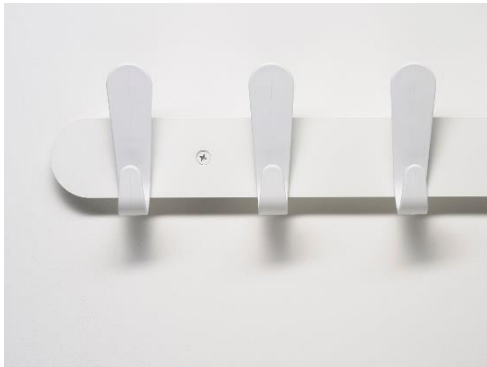

KROK

Hook Strips, Magnetic & Front Mount Hooks

KROK HJH

KROK HJH-10

KROK-MA

Specifications

Model	H x W x D	Shipping Weight	Product Description	Color / Finishes
KROK HJH-30	4 7/8" x 11 13/16" X 2 1/4"	2 lbs.	Painted steel hook strip with 2 plastic coat hooks.	Black, White, Light Blue, Dark Blue, Dark Green, Red & Yellow.
KROK HJH-60	4 7/8" x 23 5/8" x 2 1/4"	4 lbs.	Painted steel hook strip with 5 plastic coat hooks.	
KROK HJH-90	4 7/8" x 35 7/16" x 2 1/4"	6 lbs.	Painted steel hook strip with 8 plastic coat hooks.	
KROK HJH-10	4 7/8" x 3 1/8" x 2 1/2"	1 lb.	Front mount coat hook with painted steel back plate and plastic hook.	Black, White, Light Blue, Dark Blue, Dark Green, Red & Yellow.
KROK-MA	5" x 3 1/2" x 3 5/8"	1 lb.	Magnetic coat hook. Holds 17 lbs.	Dark Grey magnet with hook in Black, White, Light Blue, Dark Blue, Dark Green, Red & Yellow.

Finish Samples