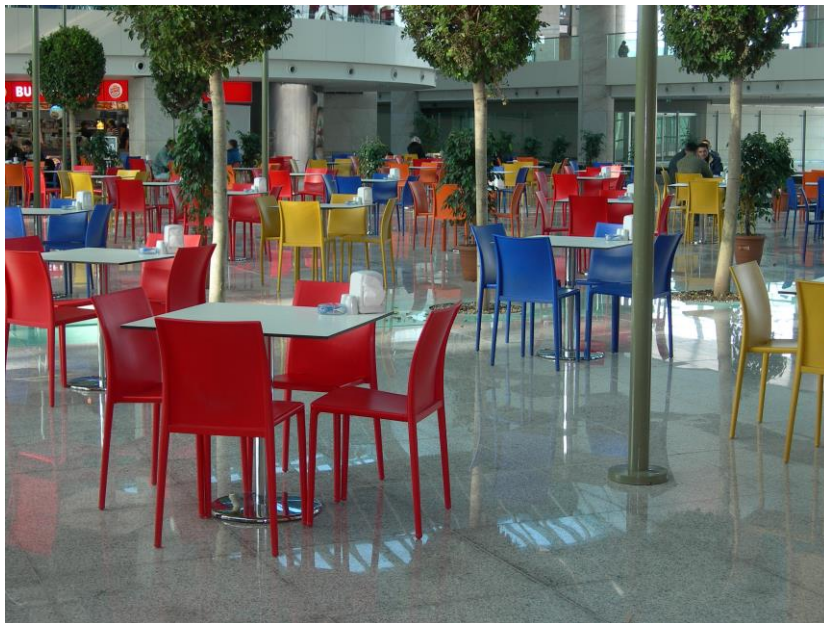

## Specifications & Finishes

| Model     | H x W x D                      | Shipping Weight | Product Description  | Color / Finishes  |
|-----------|--------------------------------|-----------------|--|---|
| LUCIDO    | 32 5/16" x 18 1/4" x 19 11/16" | 42 lbs.         | Techno polymer chair with co-injected metal frame. Stackable 5 units high. Ships assembled. Designed for outdoor use. Sold in cartons of 4 only. | White and Teal*   |
| LUCIDO-SO | 32 5/16" x 18 1/4" x 19 11/16" | 42 lbs.         | Techno polymer chair with co-injected metal frame. Stackable 5 units high. Ships assembled. Designed for outdoor use. Sold in cartons of 4 only. | Beige, Red, Dark Blue, Black, Dark Brown, Pearl Grey, Green, Orange, Mustard or Light Brown as special order. |