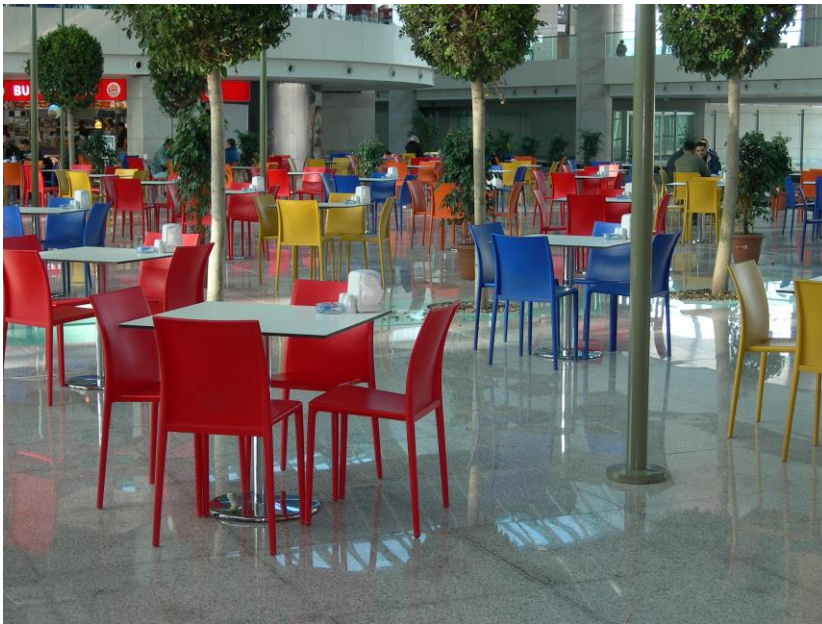

LUCIDO

Outdoor Chairs

Specifications & Finishes

Model	H x W x D	Shipping Weight	Product Description	Color / Finishes
LUCIDO	32 5/16" x 18 1/4" x 19 11/16"	42 lbs.	Techno polymer chair with co-injected metal frame. Stackable 5 units high. Ships assembled. Designed for outdoor use. Sold in cartons of 4 only.	White, Dark Grey and Teal

LUCIDO chairs have been BIFMA certified with a weight rating of 252 pounds.

Also available in Beige, Red, Dark Blue, Black, Dark Brown, Pearl Grey, Green, Orange, Mustard or Light Brown as special order.