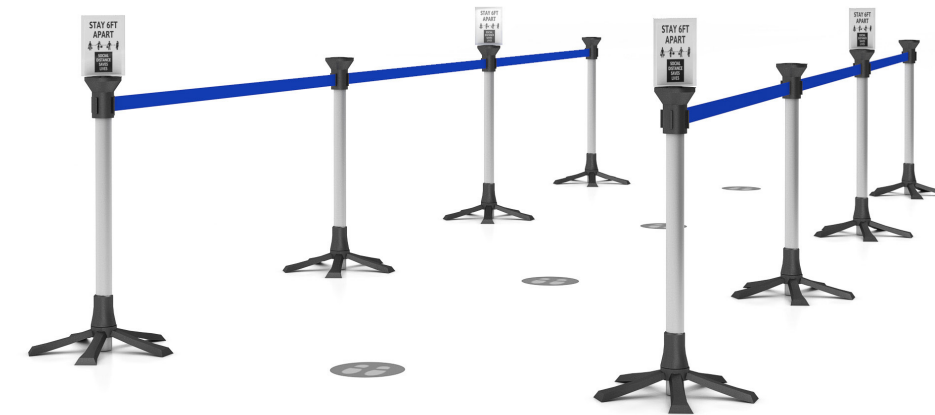

SIM TABLE

STILLA TABLE

UMEA WASTE RECEPTACLES

UMEA WASTE RECEPTACLES

Modular,
Versatile Outdoor
Waste & Recycling

OUTDOOR WASTE RECEPTACLES

RE-SQUARE WASTE RECEPTACLES

RETTO WASTE RECEPTACLES

OUTDOOR CROWD CONTROL

TEMPALINE CROWD CONTROL

Foldable and Easy
to Transport -
Indoors or Outdoors

OUTDOOR ASHTRAYS

RIGA ASHTRAYS

OUTDOOR ASHTRAYS

FUM ASHTRAYS

VESUVIO ASHTRAYS