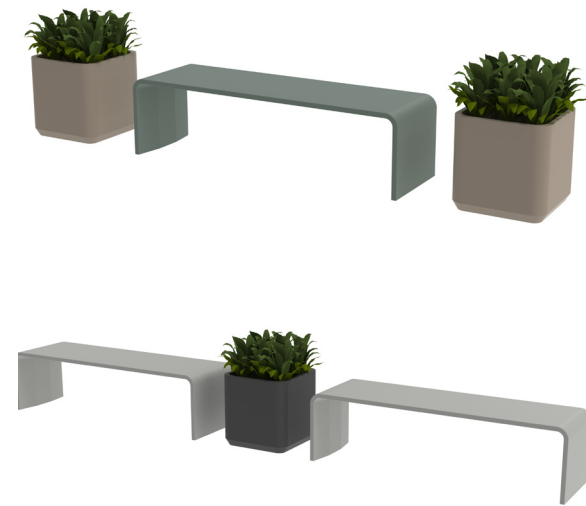

CONEE PLANTERS

OUTDOOR PLANTERS

BODEN PLANTERS

Durable,
Polished Concrete Finish

OUTDOOR SEATING

BODEN BENCH

ISIDORA CHAIR

ISIDORO STOOL

SIM TABLE

STILLA TABLE

UMEA WASTE RECEPTACLES

UMEA WASTE RECEPTACLES

Modular,
Versatile Outdoor
Waste & Recycling

OUTDOOR WASTE RECEPTACLES

RE-SQUARE WASTE RECEPTACLES

RETTO WASTE RECEPTACLES

OUTDOOR CROWD CONTROL

TEMPALINE CROWD CONTROL

Foldable and Easy
to Transport -
Indoors or Outdoors

OUTDOOR ASHTRAYS

RIGA ASHTRAYS

OUTDOOR ASHTRAYS

FUM ASHTRAYS

VESUVIO ASHTRAYS