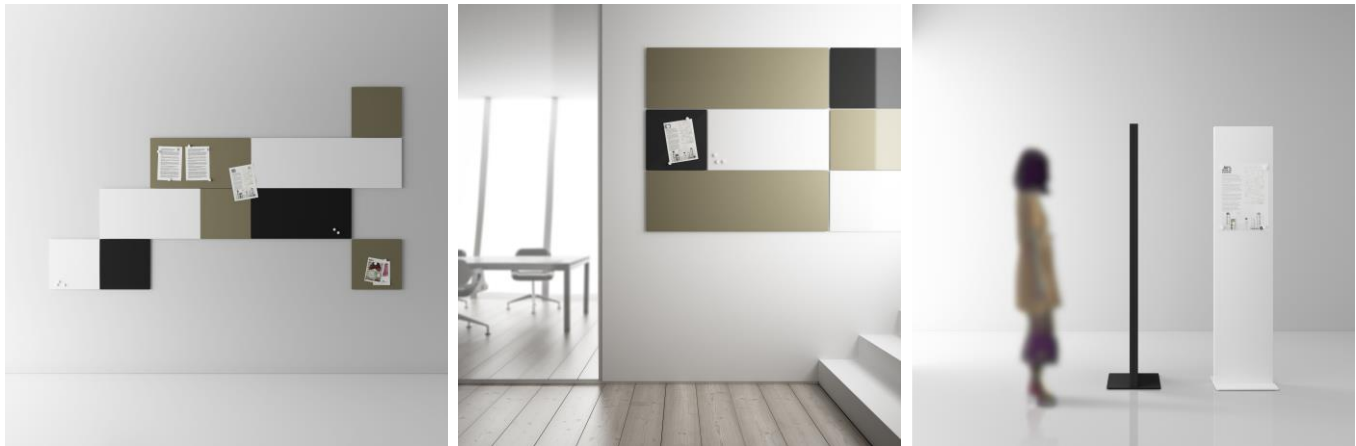

PANTALLA

Information & Graphic Displays

Specifications & Finishes

Model	H x W x D	Shipping Weight	Product Description	Color / Finishes
PANTALLA-FLR	71 11/16" x 17 3/4" x 18 1/8"	67 lbs.	Free standing vertical magnetic notice panel for various media that can also function as a room divider. Units can be used individually or grouped together.	Matte White RAL 9003 or Satin Black RAL 9011
PANTALLA-S	17 5/16" x 17 5/16" x 3/16"	7 lbs.	Magnetic notice panel for various media. Units can be used individually or grouped together to create an original wall composition.	Satin Black RAL 9011, Matte Grey Beige RAL 1019 or Mustard Gloss RAL1012
PANTALLA -M	17 5/16" x 34 5/8" x 3/16"	14 lbs.	Magnetic notice panel for various media. Units can be used individually or grouped together to create an original wall composition.	Satin Black RAL 9011, Matte Grey Beige RAL 1019 or Mustard Gloss RAL1012
PANTALLA -L	17 5/16" x 51 15/16" x 3/16"	23 lbs.	Magnetic notice panel for various media. Units can be used individually or grouped together to create an original wall composition.	Satin Black RAL 9011, Matte Grey Beige RAL 1019 or Mustard Gloss RAL1012

White magnets in assorted sizes are included.

S unit includes 4, M unit includes 6, L unit includes 8 and FLR units include 10.

Model	H x W x D	Shipping Weight	Product Description	Color / Finishes
PANTALLA-WS	17 5/16" x 17 5/16" x 3/16"	7 lbs.	Writeable magnetic notice panel for various media. Units can be used individually or grouped together to create an original wall composition.	Glossy White RAL 9003
PANTALLA-WM	17 5/16" x 34 5/8" x 3/16"	14 lbs.	Writeable magnetic notice panel for various media. Units can be used individually or grouped together to create an original wall composition.	Glossy White RAL 9003
PANTALLA-WL	17 5/16" x 51 15/16" x 3/16"	23 lbs.	Writeable magnetic notice panel for various media. Units can be used individually or grouped together to create an original wall composition.	Glossy White RAL 9003