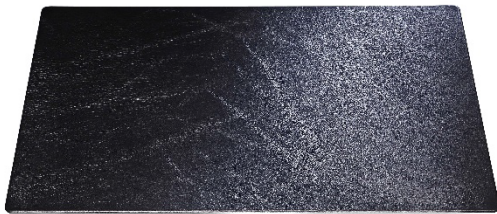

REST

Desk Pads & Coasters

REST-LT-04

REST-FL-04/REST-FL-07

Specifications & Finishes

Model	H x W x D	Shipping Weight	Product Description	Color / Finishes
REST-FL-04	16" x 22" x 3/16"	1 lb.	Faux leather large desk pad	Black, Regimental Blue, Elephant, Gray, Sea Oyster, Cayenne, Meadow, Reef, Ash or Beechwood
REST-FL-05	12" x 18" x 3/16"	1 lb.	Faux leather small desk pad	
REST-FL-07	4-1/2" x 4-1/2" x 3/16"	1 lb.	Faux leather set of 4 coasters	
REST-AM-04	16" x 22" x 3/16"	1 lb.	Antimicrobial faux leather large desk pad	Black
REST-AM-05	12" x 18" x 3/16"	1 lb.	Antimicrobial faux leather small desk pad	
REST-AM-07	4 1/2" x 4 1/2" x 3/16"	1 lb.	Set of four coasters in antimicrobial faux leather	
REST-LT-04	16" x 22" x 3/16"	1 lb.	Genuine leather large desk pad	Black
REST-LT-05	12" x 18" x 3/16"	1 lb.	Genuine leather small desk pad	
REST-LT-07	4-1/2" x 4-1/2" x 3/16"	1 lb.	Genuine leather set of 4 coasters	

Black

Regimental
Blue

Beechwood

Elephant

Grey

Ash

Cayenne

Meadow