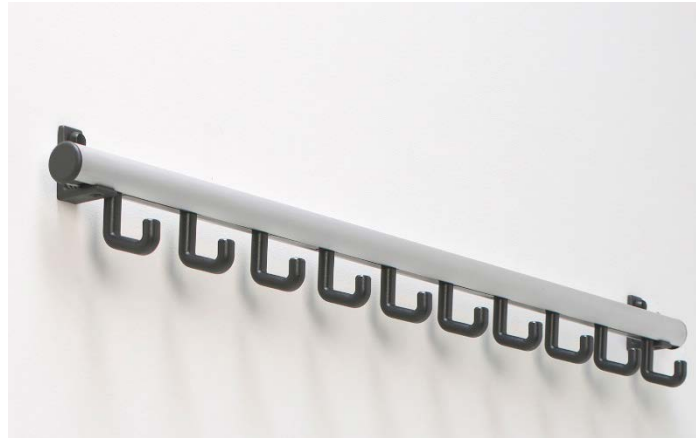

## Coat Hook Strips

TERTIO-HJH

TERTIO-H

TERTIO-HD

TERTIO HA

### Specifications & Finishes

Model	H x W x D	Shipping Weight	Product Description	Color / Finishes
T-HJH-30	3 3/4" x 11 13/16" x 4 3/4"	2 lbs.	Hook rail with three grey plastic hat & coat hooks.	Anodized Aluminum strip, Dark Grey supports
T-HJH-60	3 3/4" x 23 5/8" x 4 3/4"	3 lbs.	Hook rail with six grey plastic hat & coat hooks.	Anodized Aluminum strip, Dark Grey supports
T-HJH-90	3 3/4" x 35 7/16" x 4 3/4"	4 lbs.	Hook rail with nine grey plastic hat & coat hooks.	Anodized Aluminum strip, Dark Grey supports
T-HJH-120	3 3/4" x 47 1/4" x 4 3/4"	5 lbs.	Hook rail with twelve grey plastic hat & coat hooks.	Anodized Aluminum strip, Dark Grey supports

**TERTIO-H**

Model	H x W x D	Shipping Weight	Product Description	Color / Finishes
T-H-30	3 1/8" x 11 13/16" x 3 1/8"	2 lbs.	Round hook rail with three grey plastic hooks.	Anodized Aluminum strip, Dark Grey supports.
T-H-60	3 1/8" x 23 5/8" x 3 1/8"	3 lbs.	Round hook rail with six grey plastic hooks.	Anodized Aluminum strip, Dark Grey supports.
T-H-90	3 1/8" x 35 7/16" x 3 1/8"	3 lbs.	Round hook rail with nine grey plastic hooks.	Anodized Aluminum strip, Dark Grey supports.
T-H-120	3 1/8" x 47 1/4" x 3 1/8"	4 lbs.	Round hook rail with twelve grey plastic hooks.	Anodized Aluminum strip, Dark Grey supports.

**TERTIO-HD**

Model	H x W x D	Shipping Weight	Product Description	Color / Finishes
T-HD-60	6 5/16" x 23 5/8" x 5 7/8"	5 lbs.	Hook rail with three double prong grey plastic hooks.	Anodized Aluminum strip, Dark Grey supports.
T-HD-90	6 5/16" x 35 7/16" x 5 7/8"	7 lbs.	Hook rail with four double prong grey plastic hooks.	Anodized Aluminum strip, Dark Grey supports.
T-HD-120	6 5/16" x 47 1/4" x 5 7/8"	8 lbs.	Hook rail with six double prong grey plastic hooks.	Anodized Aluminum strip, Dark Grey supports.