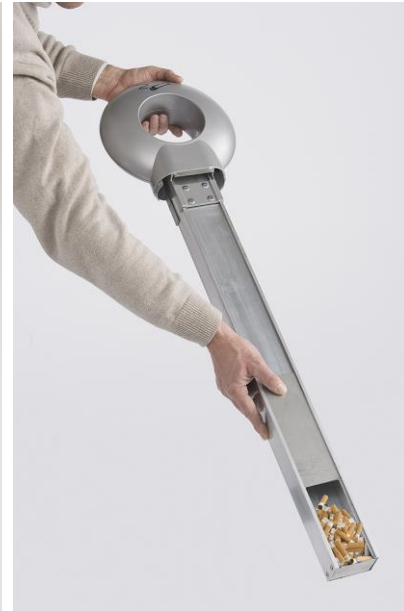

VESUVIO

Outdoor Ashtrays

Specifications & Finishes

Model	H x W x D	Shipping Weight	Product Description	Color / Finishes
VEF	44 5/16" x 9 13/16" x 7 11/16"	28 lbs.	Ground/floor fixed ashtray	Black or Silver
VES	44 5/16" x 9 13/16" x 12"	28 lbs.	Standing ashtray	Black or Silver
VESR	44 5/16" x 15 3/4" x 15 3/4"	43 lbs.	Standing ashtray with large base	Black or Silver
VEM	29 1/8" x 9 13/16" x 4 5/16"	15 lbs.	Wall mounted ashtray	Black or Silver