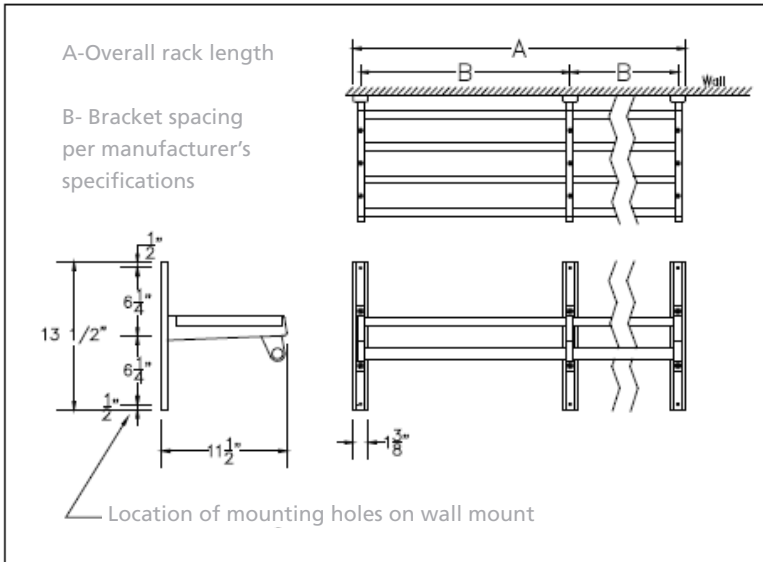

CAD DRAWINGS

Villa Hanger Wall Rack (WH01A/WH02A)

WH01A

WH02A

Interior Mired Corner

Exterior Mired Corner

Ancillary Solutions That Make A Statement

Request a quote - email us at custserv@magnusongroup.com
1400 Internationale Parkway Woodridge, IL. 60517