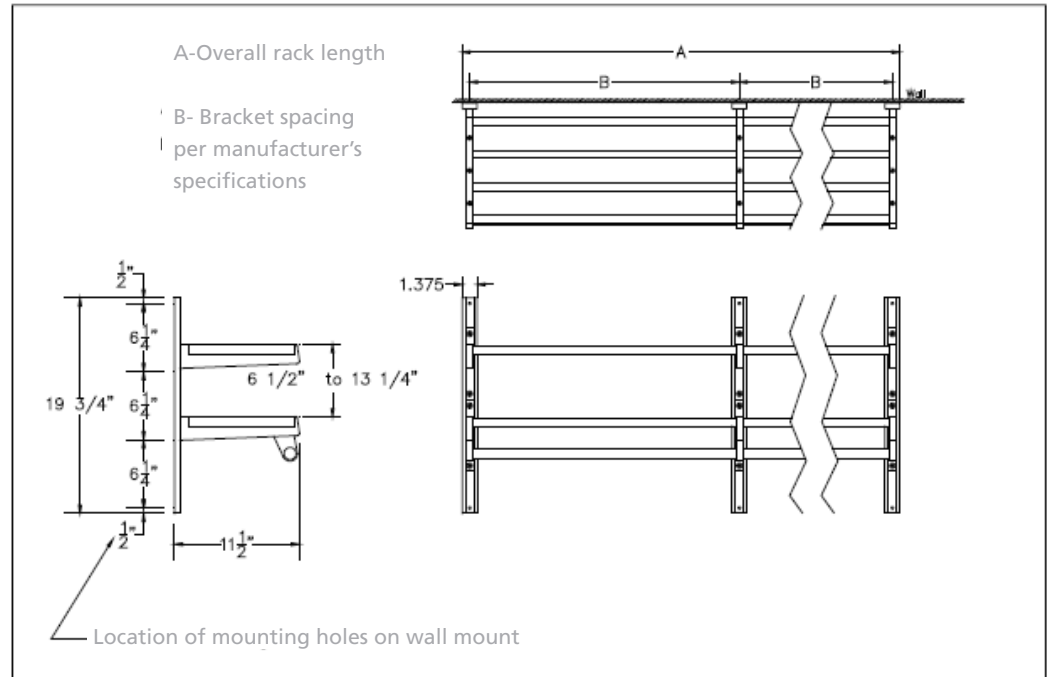

CAD DRAWINGS

Villa Hanger Wall Rack (WH01A/WH02A)

WH01A

WH02A

Interior Mired Corner

Exterior Mired Corner

Ancillary Solutions That Make A Statement

Request a quote - email us at custserv@magnusongroup.com
1400 Internationale Parkway Woodridge, IL. 60517