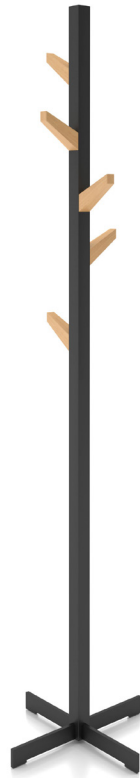

TYPICAL MG-1002-SECOND TREE

TYPICAL MG-1002 OVERVIEW

Products: [SECOND TREE COAT TREE](#) in Satin Black Post & Base with Oak Knobs

PRODUCT SPECIFICATION DETAIL

PRODUCT FAMILY	QUANTITY	MODEL	DESCRIPTION	DIMENSIONS HxWxD
Second Tree	1	SECOND TREE	Painted steel coat tree with five oak wood hooks.	74-3/4" x 15" x 15"