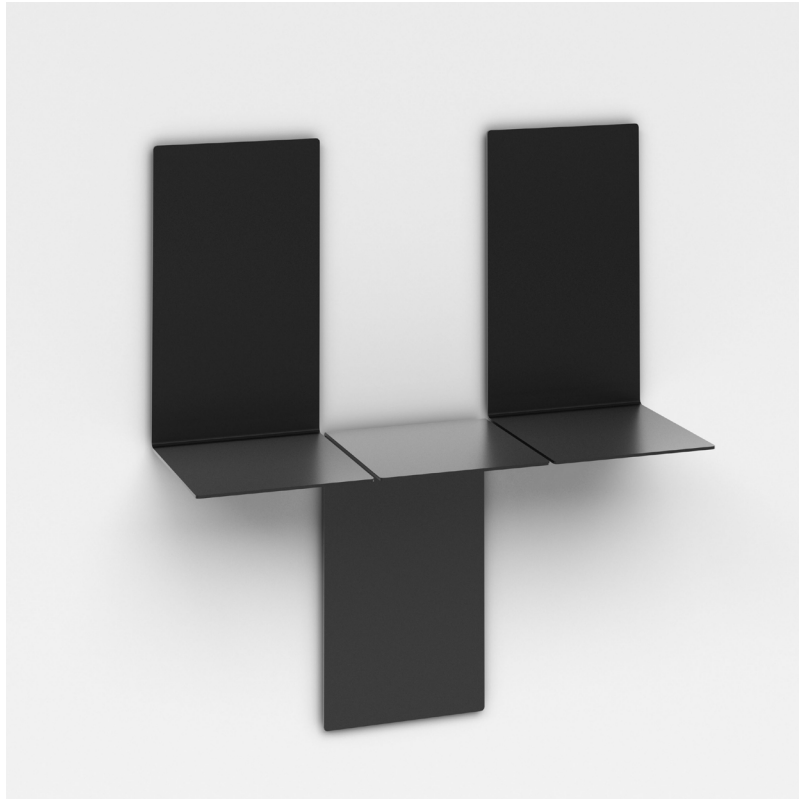

TYPICAL MG-1018-BALDAS

TYPICAL MG-1018 OVERVIEW

Products: [BALDAS SHELVING](#) in Satin Black

PRODUCT SPECIFICATION DETAIL

PRODUCT FAMILY	QUANTITY	MODEL	DESCRIPTION	DIMENSIONS HxWxD
Baldas	2	BALDAS-S	Painted aluminum vertical wall mounted shelf. Comes with 1 wall mounting bracket.	12-1/4" x 7-1/8" x 7-1/2"
Baldas	1	BALDAS-R	Painted aluminum vertical wall mounted shelf. Comes with 1 wall mounting bracket.	12-1/4" x 7-1/8" x 7-1/2"