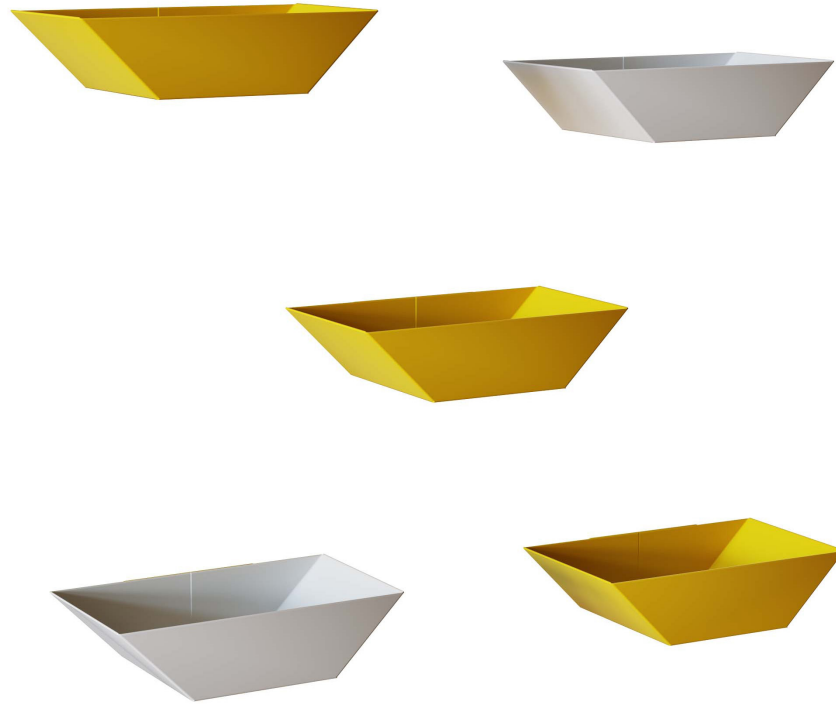

# TYPICAL MG-1027-KOKU

## TYPICAL MG-1027 OVERVIEW

Product: [KOKU SHELVING](#) in (3) Mustard, (2) Matte White RAL 9003

### PRODUCT SPECIFICATION DETAIL

PRODUCT FAMILY	QUANTITY	MODEL	DESCRIPTION	DIMENSIONS HxWxD
Koku	5	KOKU	Painted steel wall mounted book shelf with concealed mounting system.	2-3/4" x 11-1/16" x 6-3/4"