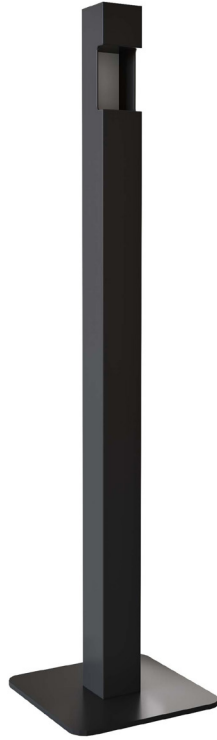

TYPICAL MG-1037-FUM

TYPICAL MG-1037 OVERVIEW

Product: [FUM OUTDOOR ASHTRAYS](#) in Satin Black RAL 9011

PRODUCT SPECIFICATION DETAIL

PRODUCT FAMILY	QUANTITY	MODEL	DESCRIPTION	DIMENSIONS HxWxD
FUM	1	FUM	Standing ashtray. Can be secured to the ground.	39-11/16"x 9-5/8"x 9-5/8"